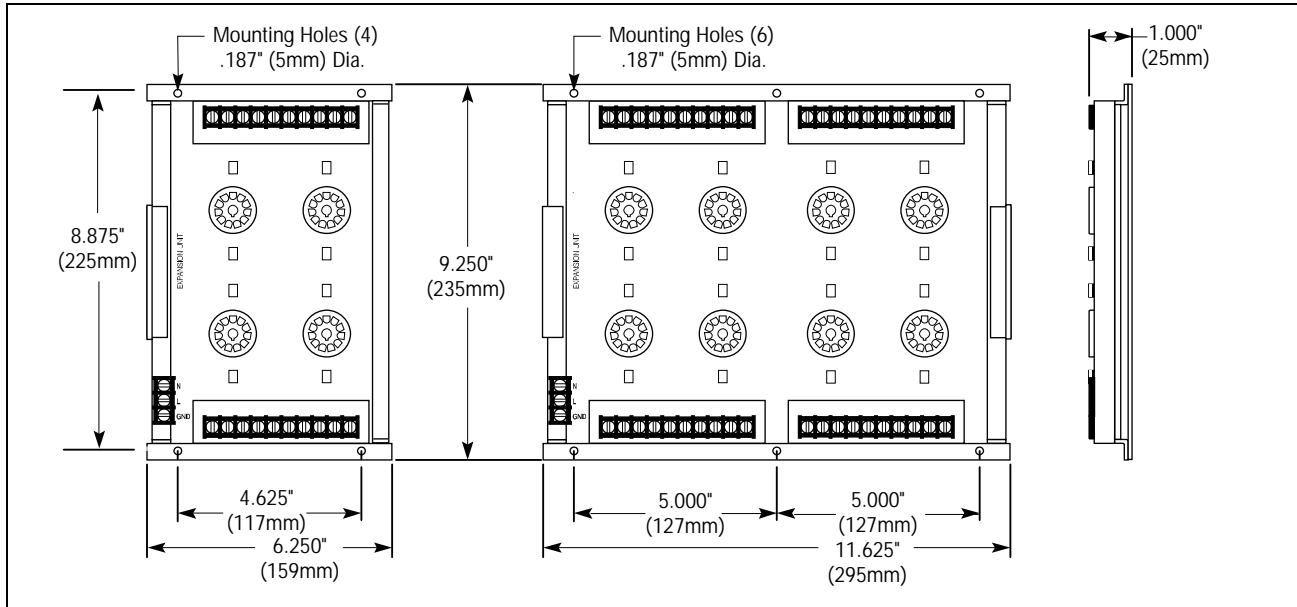

*NOTE: The four burner expansion board, MB-604E, CANNOT be used in conjunction with the eight burner expansion board, MB-608E.*

MB-604E

59-506-1

A cable, part numbers 59-506-1 or 59-506-3, connects either expansion board to the Multi-Burner Control system, MB-600S. (J8 on the motherboard to J2 on the expansion board).

The 59-506-1 is 6 inches and the 59-506-3 is 36 inches.

The flame sensing modules are secured to the Expansion Board through the use of locking screws supplied on the flame sensing modules, MB-600PF.

## DIMENSIONS